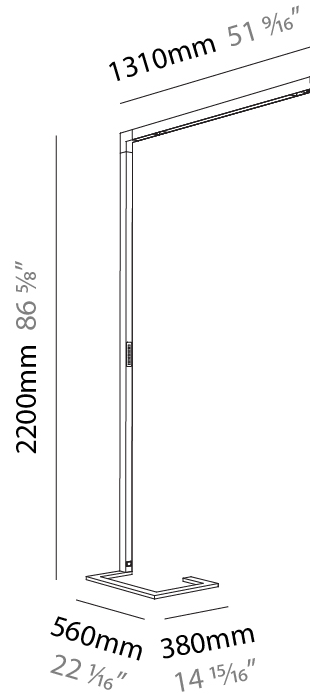

PROJECT
TYPE
SPECIFIER
QUANTITY
DATE

HYPRO-F 90 PORTABLE

A340004-

base number	Color	Finishes	Finishes	Finishes	Finishes	Finishes	Diffuser
	Temperature						

1. To build a product code in our configurator select the specify button on the base model # product page
2. To build a manual product code on this datasheet choose from the options listed below in blue font and add the suffix to the base model #

GENERAL

Series: Hypro
Subseries: Hypro-F 90
Brand: Prolicht
Division: Architectural
Mounting Type: Portable
Mounting Location: Floor
Subcategory: Floor

PHYSICAL

Shape: Abstract
Length (mm): 1310
Length (in): 51 ⁹/₁₆"
Width (mm): 380
Width (in): 14 ¹⁵/₁₆"
Height (mm): 2200
Height (in): 86 ⁵/₈"
Light Distribution: Direct / Indirect
Diffuser: PMMA - Micro-prism / Rico
Fixture Finish: ANA / SSR / BKV / CWI / CRY / HAB / MSR / UFT / ITA / RUA / OGR / FTG / MYG / RWR / LOD / PUS / FRO / FUP / KIA / POP / BLS / SPG / MEY / GOH / GUM / CHC / COM / ABZ / JAG / OBR / MOS / ROR
Fixture Material: Aluminum Die Cast

ELECTRICAL

Lamp Type: LED (Zhaga Standard)
Input Wattage (W): 96
Total Output Wattage (W): 87.3
Driver Included: Yes
Driver Location: Integrated
Input Voltage (V): 120 - 277

LED

Color Temperature (°K): 3000 / 4000 / TW
Max. Delivered Lumen (lm): 4068-7001
CRI: >90 CRI

OPTICAL

RATINGS AND CERTIFICATIONS

Certified By: Certified for North American Standards
IP rating: IP20