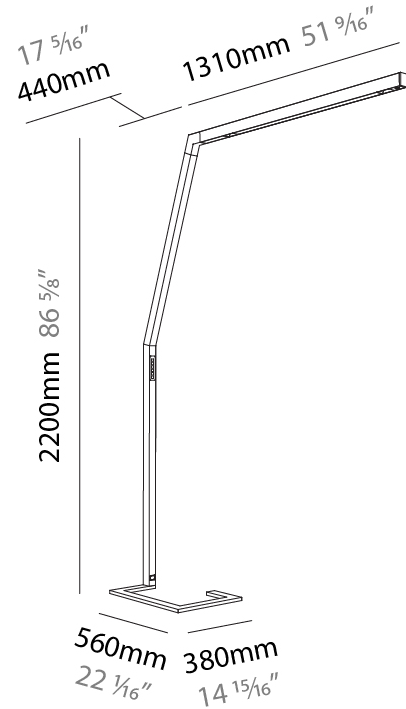

HYPRO-F 160 PORTABLE

A340009-

base number   Color   Finishes   Finishes   Finishes   Finishes   Finishes   Diffuser
Temperature

1. To build a product code in our configurator select the specify button on the base model # product page
2. To build a manual product code on this datasheet choose from the options listed below in blue font and add the suffix to the base model #

GENERAL

Series: Hypro
Subseries: Hypro-F 160
Brand: Prolicht
Division: Architectural
Mounting Type: Portable
Mounting Location: Floor
Subcategory: Floor

PHYSICAL

Shape: Abstract
Length (mm): 1750
Length (in): 68 ⁷/₈
Width (mm): 380
Width (in): 14 ¹⁵/₁₆
Height (mm): 2200
Height (in): 86 ⁵/₈
Light Distribution: Direct / Indirect
Diffuser: PMMA - Micro-prism / Rico
Fixture Finish: ANA / SSR / BKV / CWI / CRY / HAB / MSR / UFT / ITA / RUA / OGR / FTG / MYG / RWR / LOD / PUS / FRO / FUP / KIA / POP / BLS / SPG / MEY / GOH / GUM / CHC / COM / ABZ / JAG / OBR / MOS / ROR
Fixture Material: Aluminum Die Cast

ELECTRICAL

Lamp Type: LED (Zhaga Standard)
Input Wattage (W): 96
Total Output Wattage (W): 87.3
Driver Included: Yes
Driver Location: Integrated
Input Voltage (V): 120 - 277

LED

Color Temperature (°K): 3000 / 4000 / TW
Max. Delivered Lumen (lm): 4068-7001
CRI: >90 CRI

OPTICAL

RATINGS AND CERTIFICATIONS

Certified By: Certified for North American Standards
IP rating: IP20